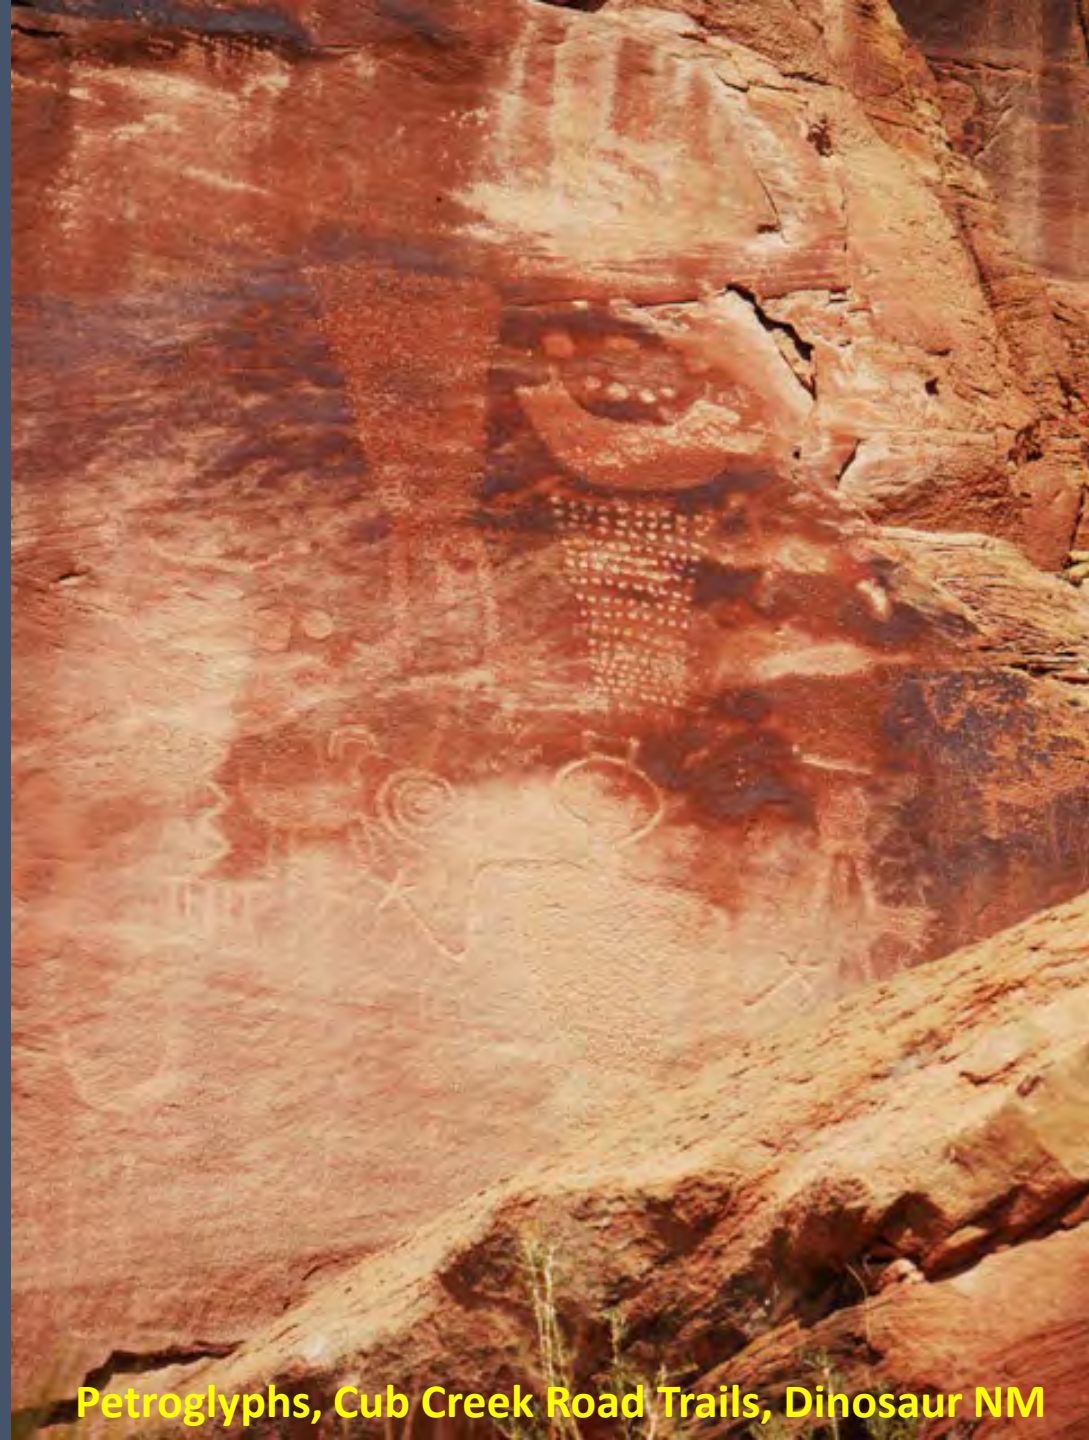

Petroglyphs, Cub Creek Road Trails, Dinosaur NM