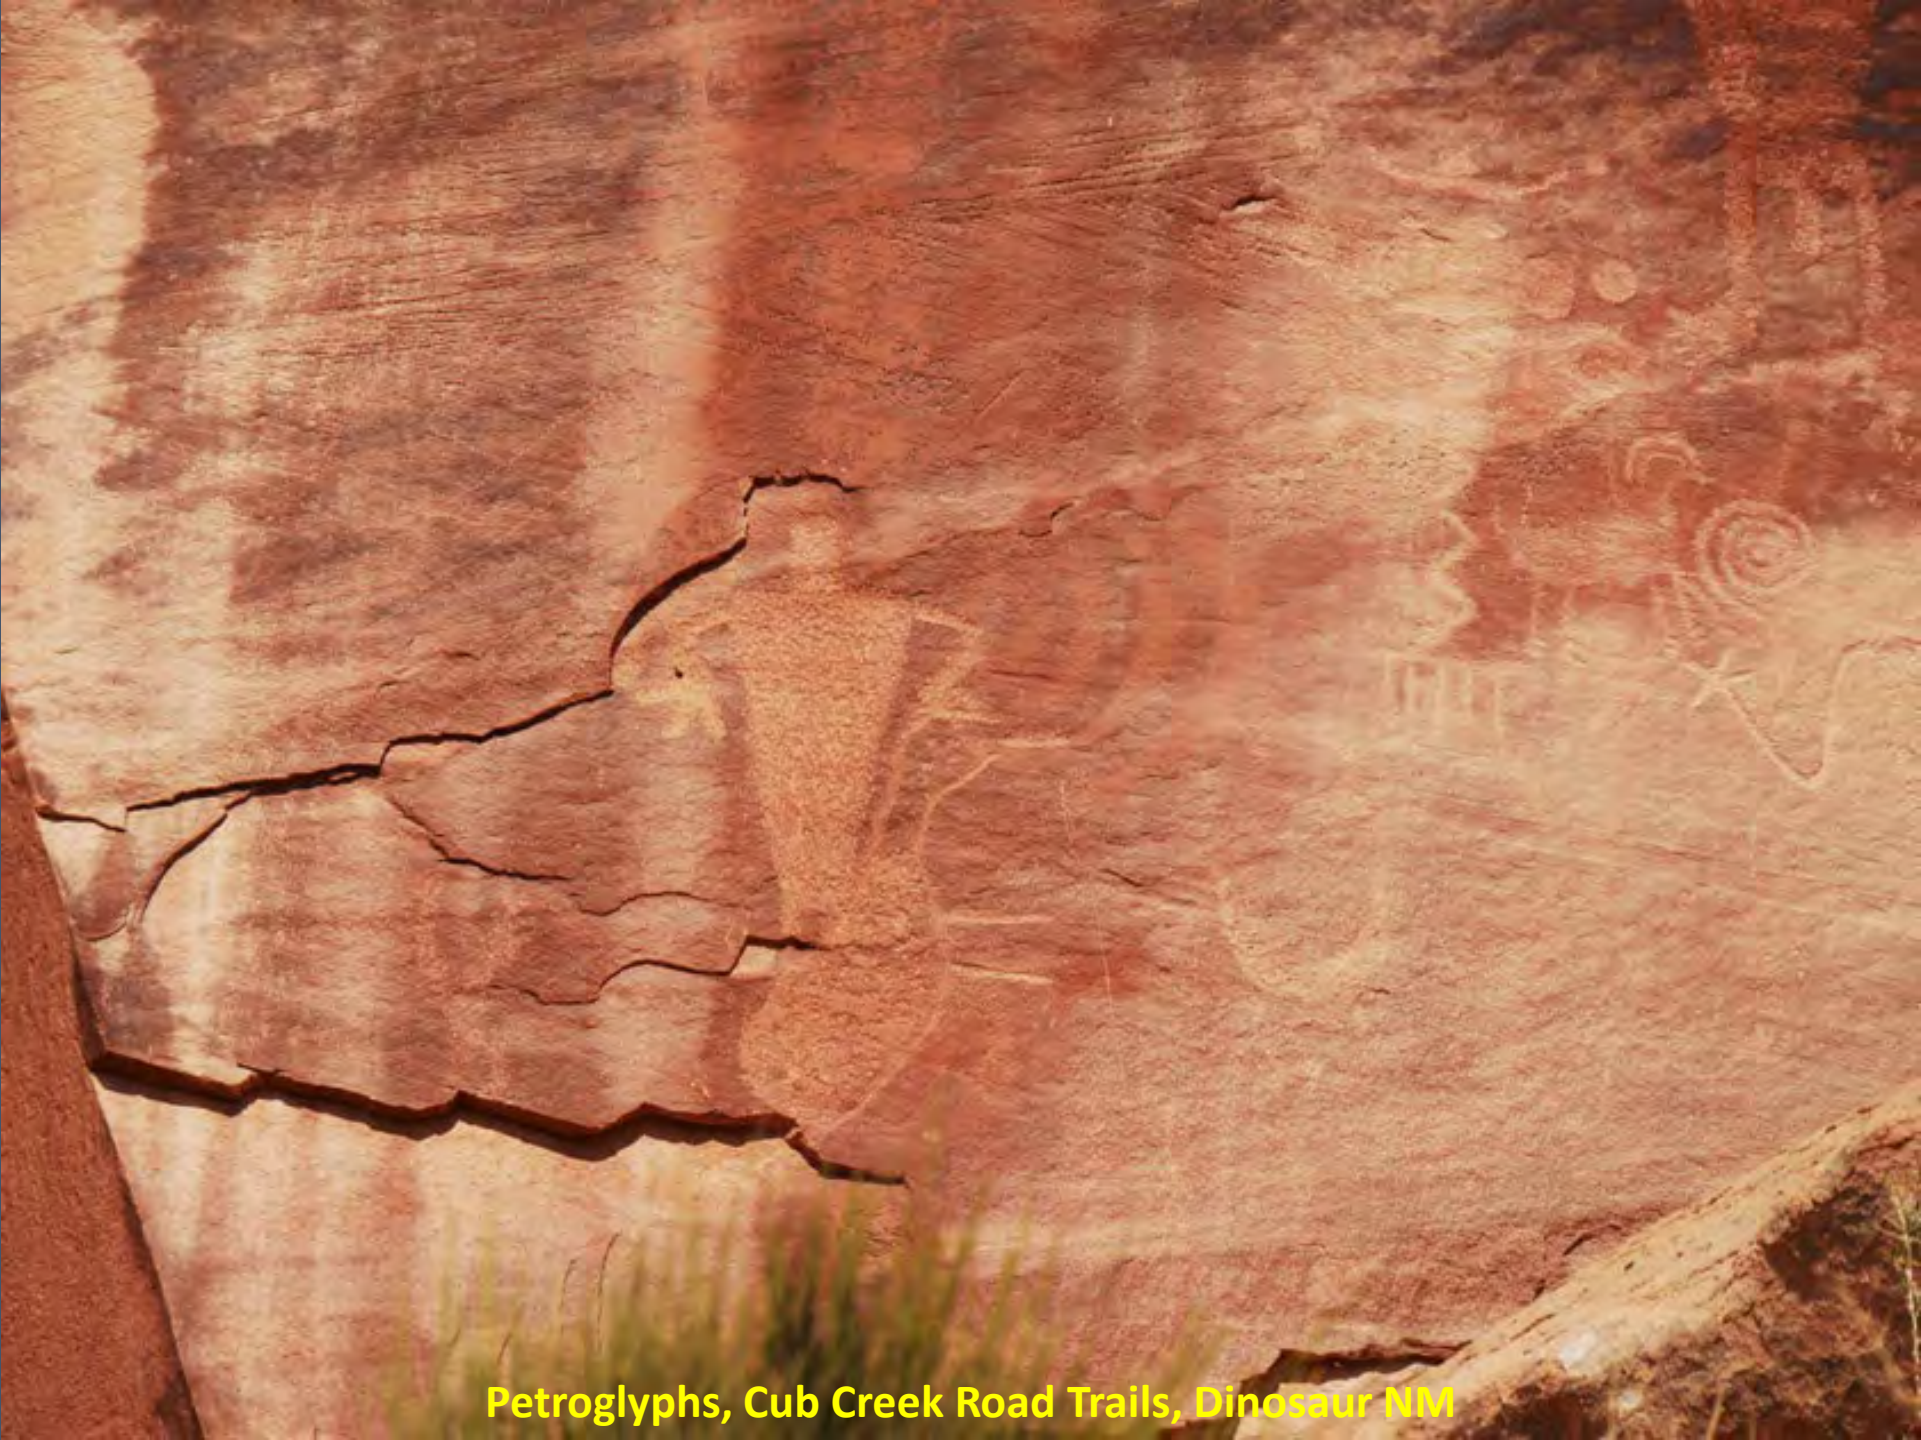

Petroglyphs, Cub Creek Road Trails, Dinosaur NM