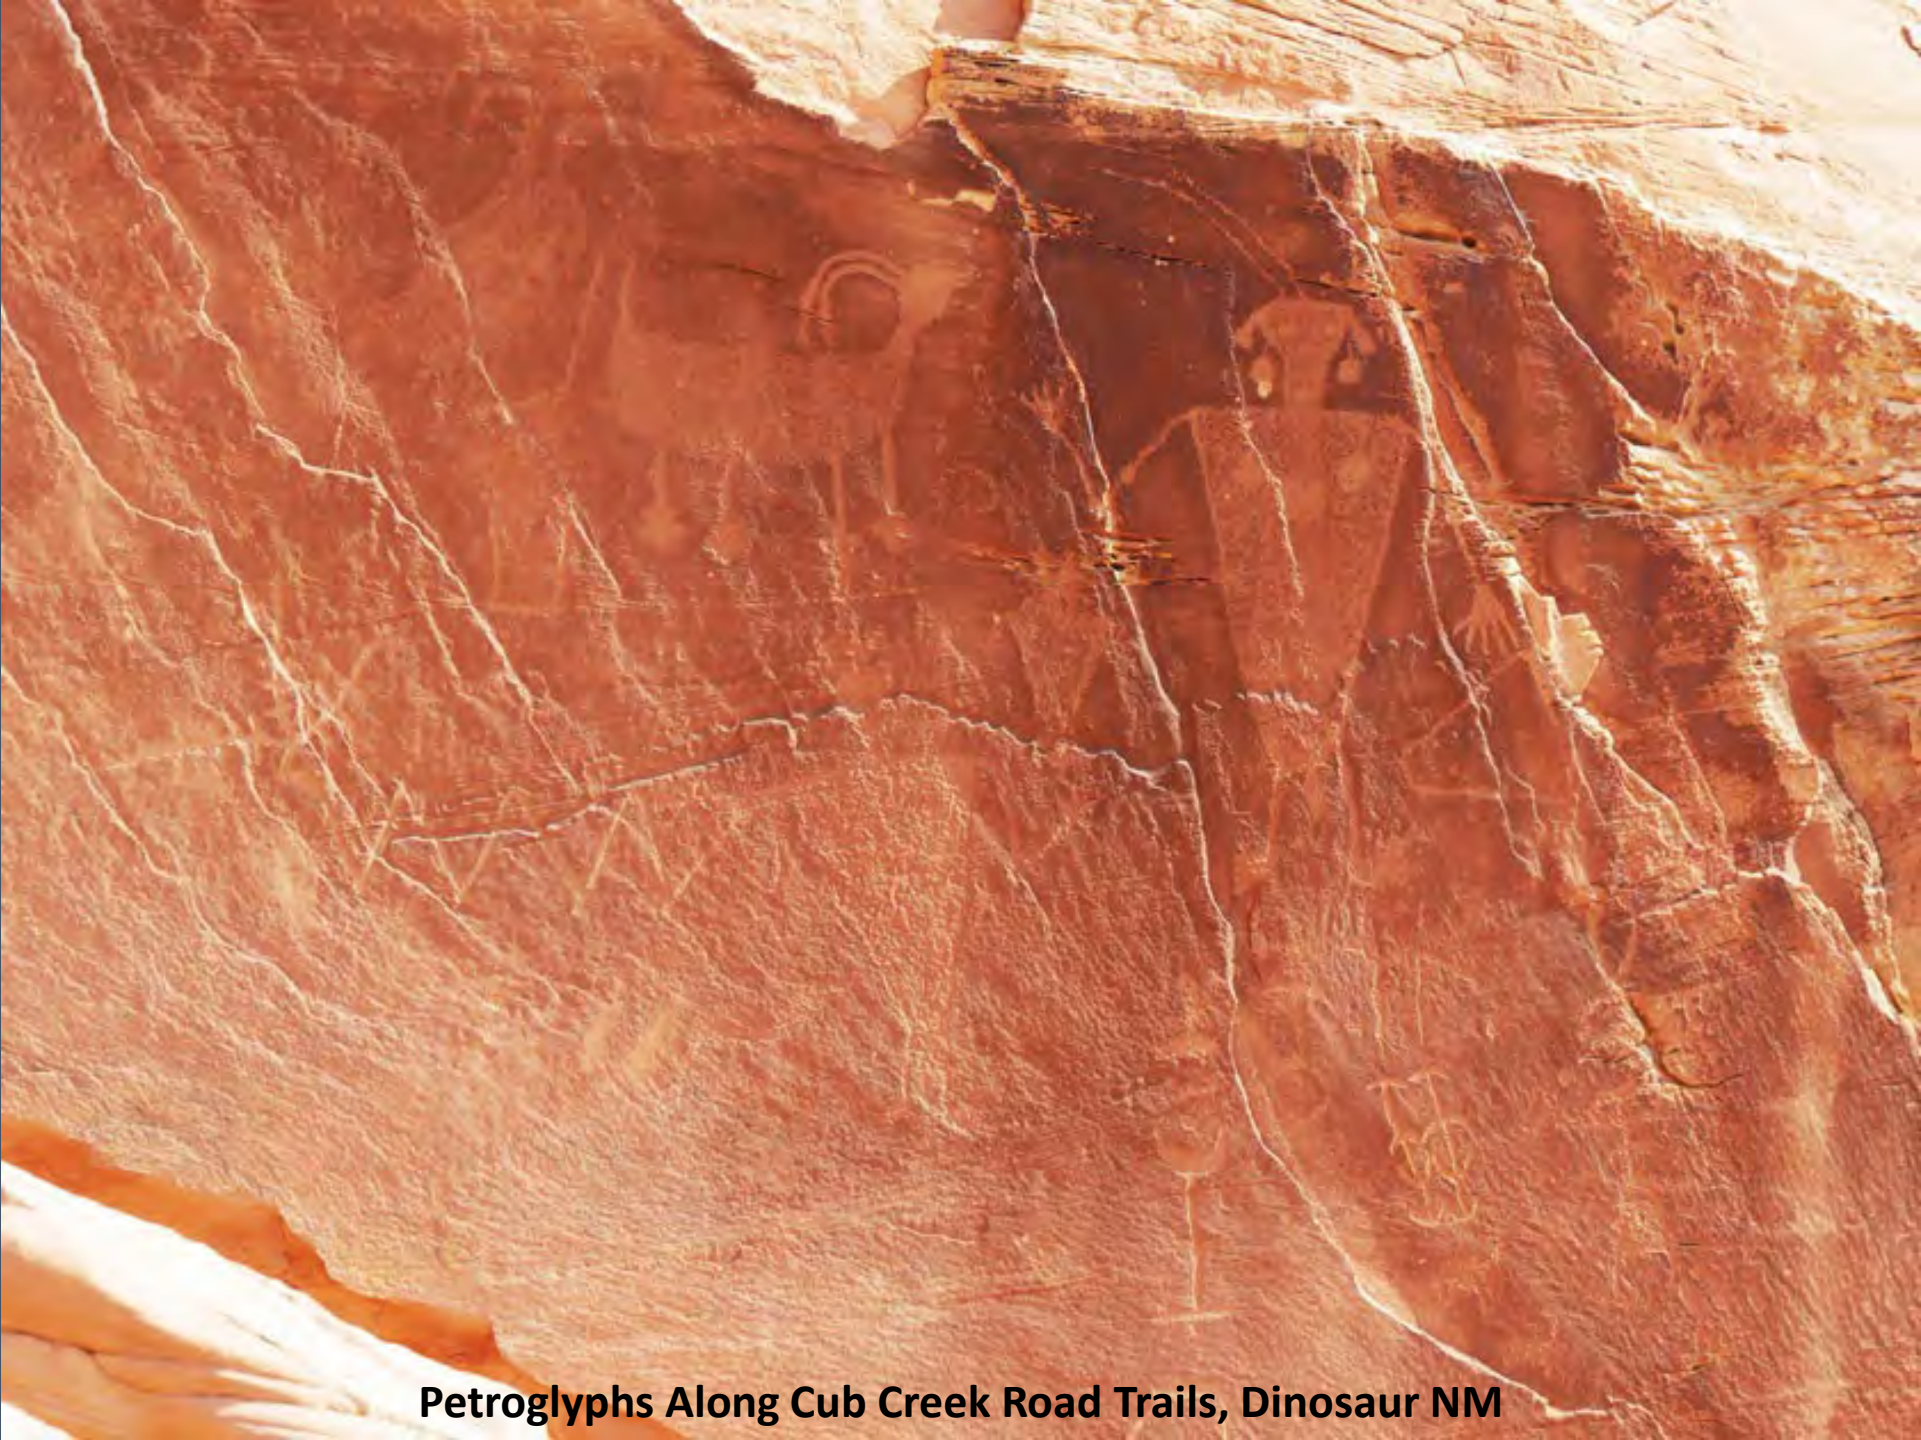

**View from Top of Petroglyph Trail Along Cub Creek Road, Dinosaur NM**

Josie Morris Cabin, Dinosaur NM

Alien Petroglyph, Dinosaur NM

Petroglyphs, Dinosaur NM

**Petroglyphs Along Cub Creek Road Trails, Dinosaur NM**