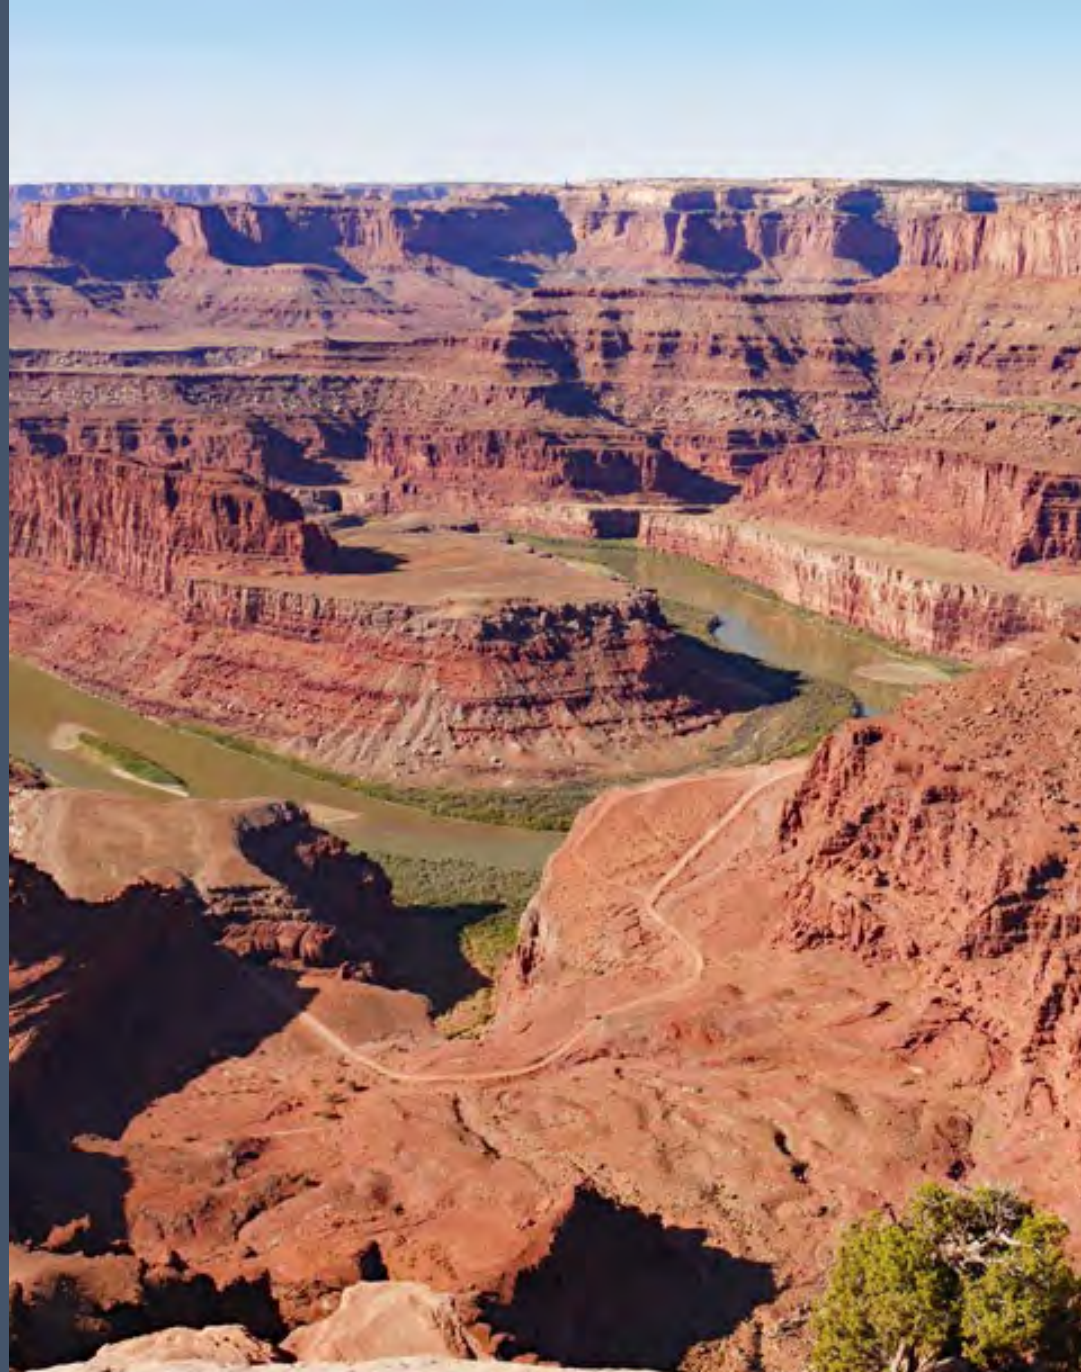

Dead Horse Point Overlook, Dead Horse Point SP