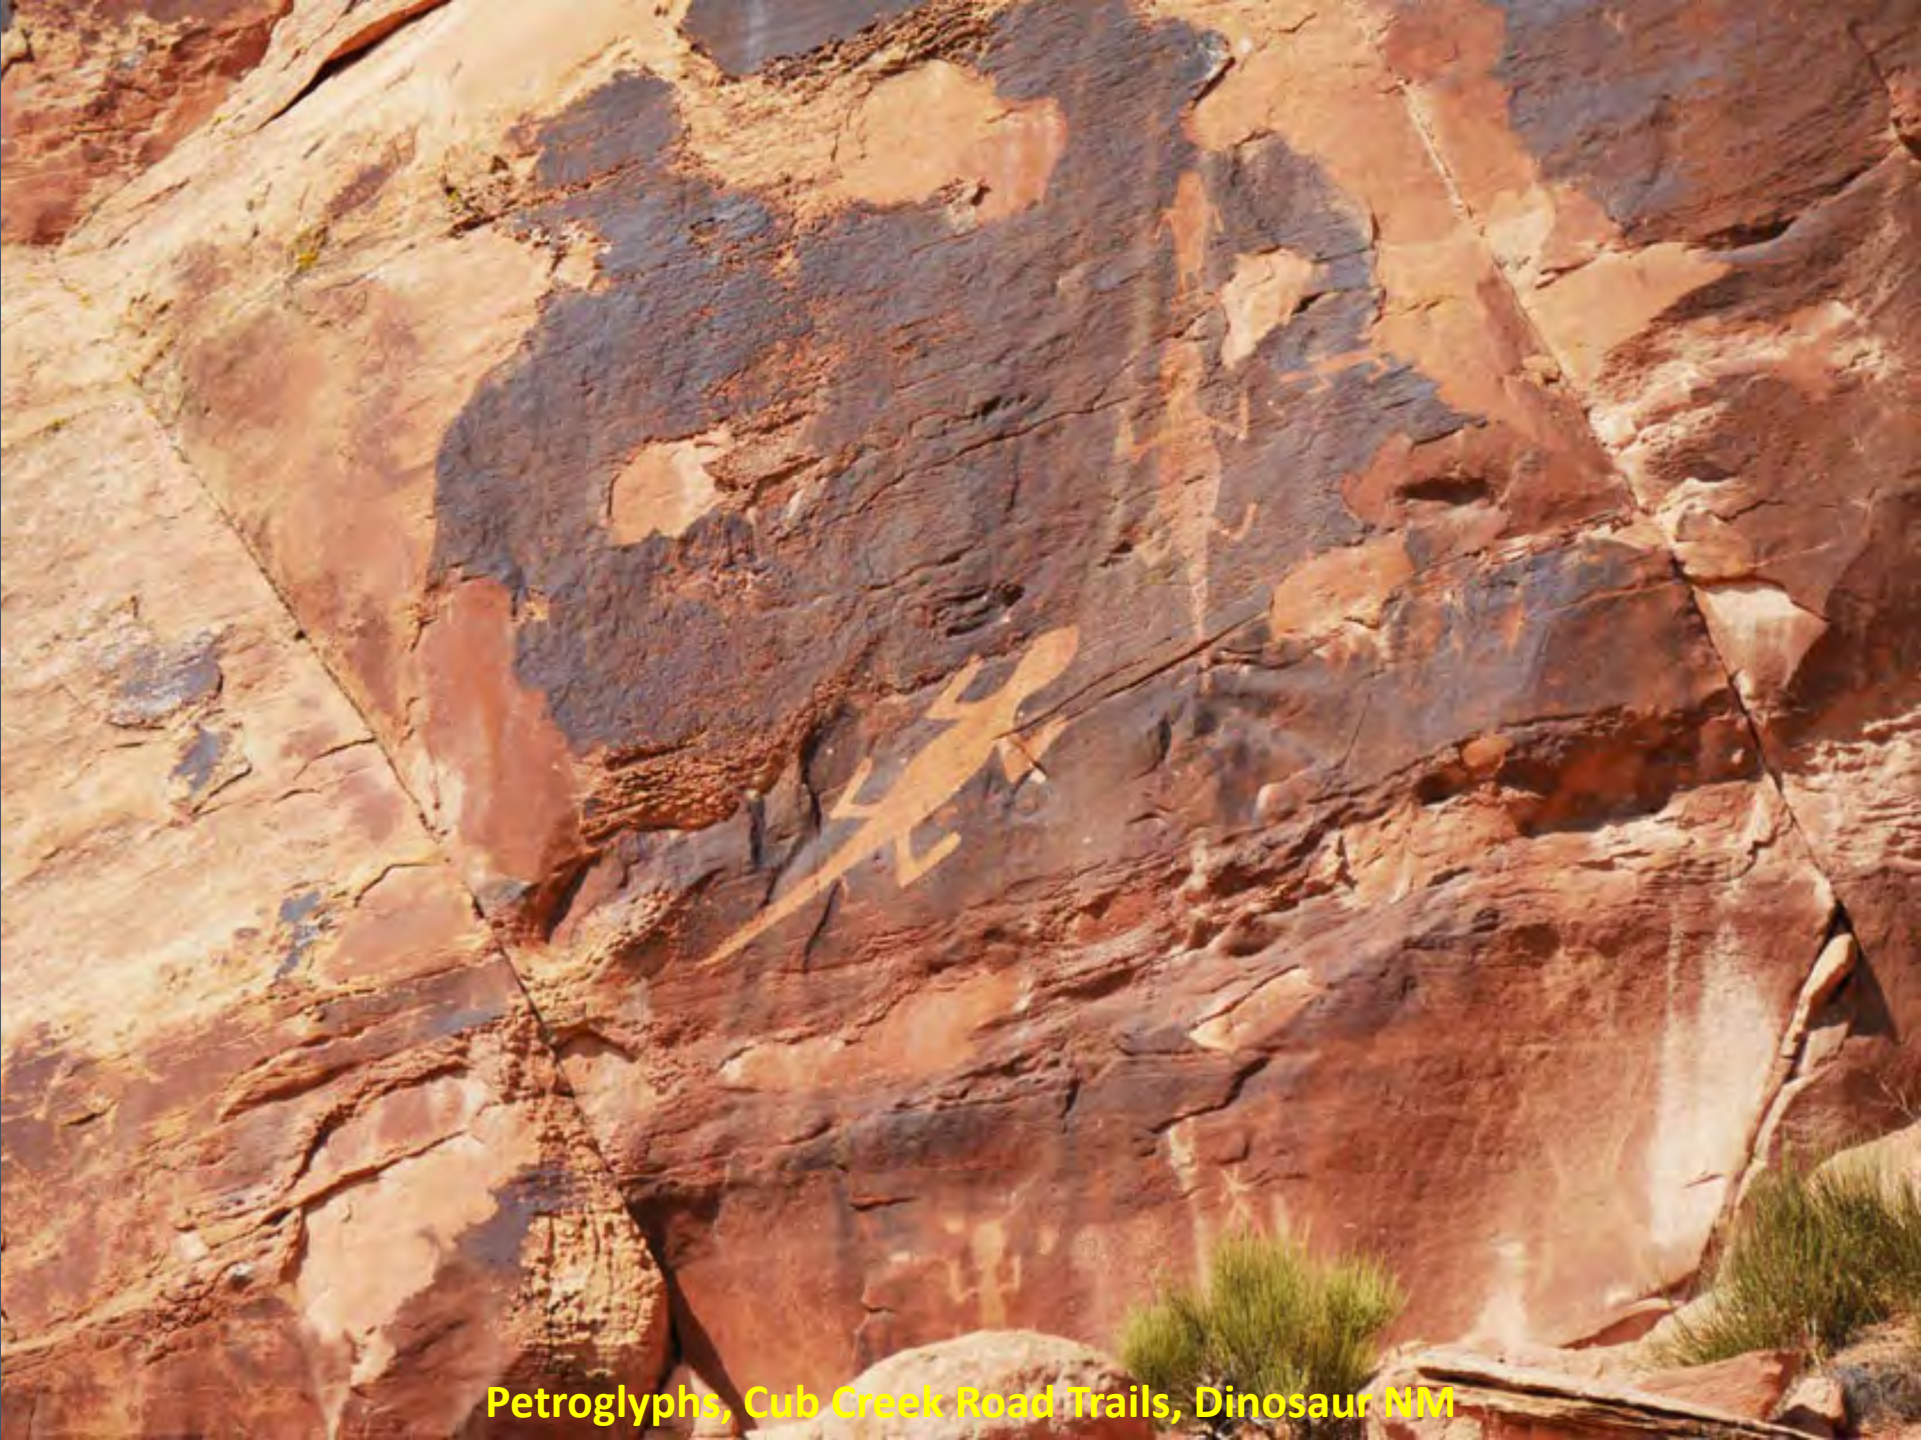

Petroglyphs, Cub Creek Road Trails, Dinosaur NM